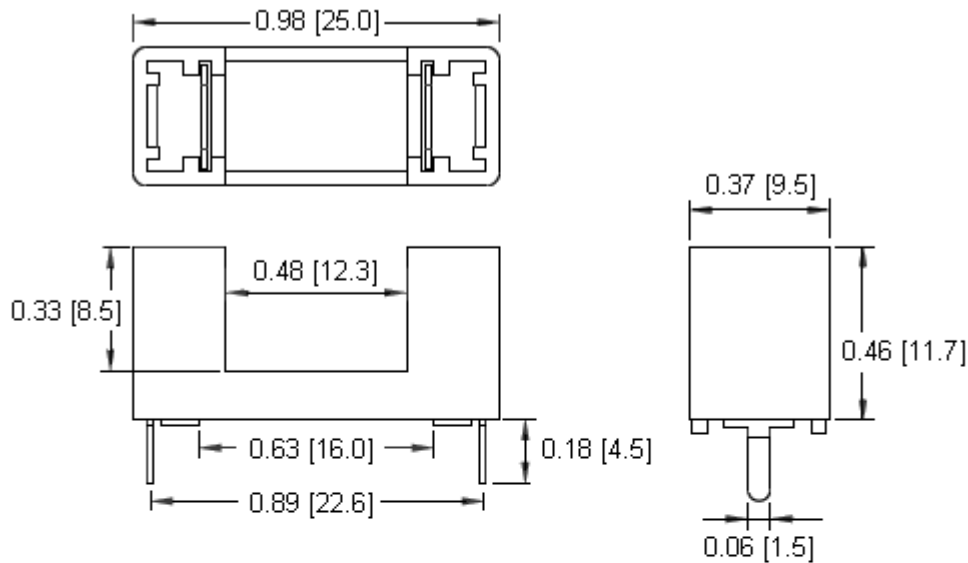

Type BLC-15 Fuse Block For 5 x 20mm Fuses

www.optifuse.com (619)-593-5050

Fuse Style: 5 x 20mm Fuses

Electrical: 6.3A 250VAC

Material:

Body and Cover: Nylon (UL Flame: 94V0)

Terminal: Brass

Agency Standards and Listings:

Product Dimensions: Inches [mm]

Fuse Holder

Cover

Warning:

-Operation beyond the specified maximum ratings or improper use may result in damage and possible electrical arcing and/or flame.
-Avoid contact of device with chemical solvent. Prolonged contact may damage the device performance.