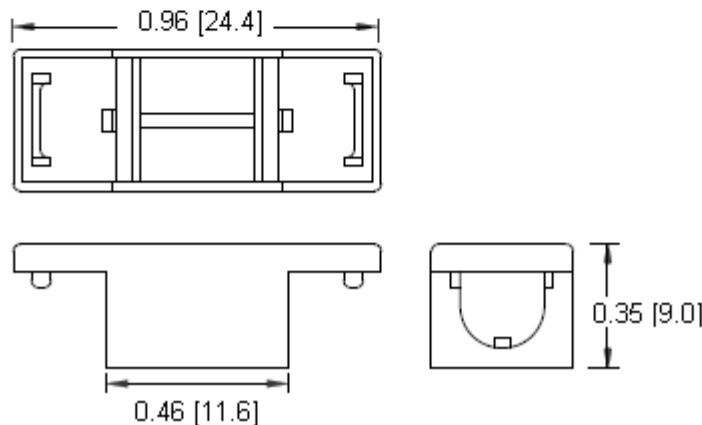

Type BLC-15 Fuse Block For 5 x 20mm Fuses

www.optifuse.com (619)-593-5050

Fuse Style: 5 x 20mm Fuses

Electrical: 6.3A 250VAC

Material:

Body and Cover: Nylon (UL Flame: 94V0)

Terminal: Brass

Agency Standards and Listings:

Product Dimensions: Inches [mm]

Fuse Holder

Cover

Warning:

-Operation beyond the specified maximum ratings or improper use may result in damage and possible electrical arcing and/or flame.
-Avoid contact of device with chemical solvent. Prolonged contact may damage the device performance.