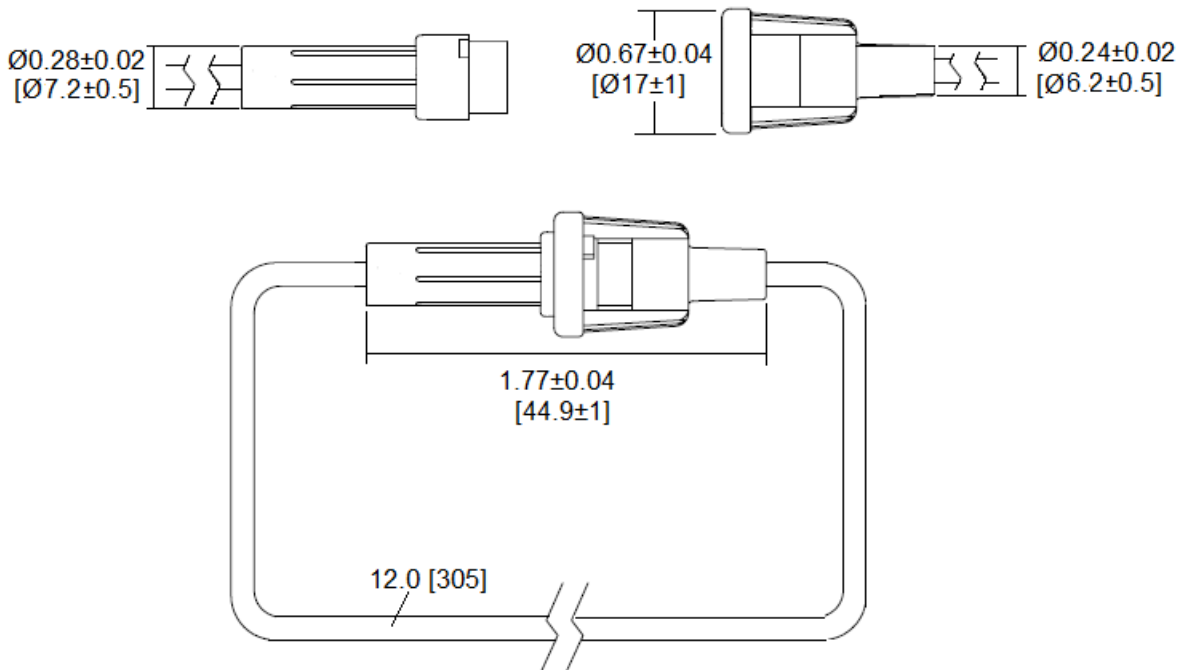

Type LPC-21 In-Line Fuse Holder 5 x 20mm Fuses

www.optifuse.com

(619) 593-5050

Ratings:

Fuse Type: 5 x 20mm

Electrical Rating: 5A 250VAC

Body: Polypropylene

Contacts: Brass

Standard Wire Sizes: #18~20 AWG

Standard Wire Colors: Red

Standard Body colors: White

Standard Wire Length: 12 inches (305mm) loop

Agency Standards and Listings:

Part number

LPC-21W-##R

where ## = Wire gauge

Mechanical Dimensions: Inches [mm]

Warning:

-Operation beyond the specified maximum ratings or improper use may result in damage and possible electrical arcing and/or flame.

-Avoid contact of device with chemical solvent. Prolonged contact may damage the device performance.